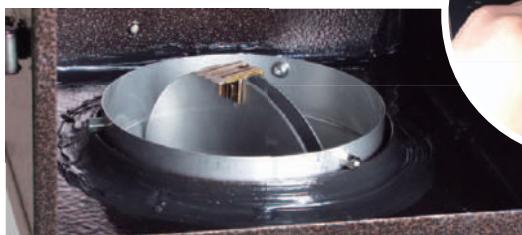

FD付 上引きフード

Updraft range hood with FD

↑
Moves up
and down
225 mm
↓

↑
上下可動
225mm
↓

FD (防火ダンパー) が簡単に取り外せて、
水洗いが出来る!

The FD (fire damper) can be easily
removed
and can be washed with water.

ボックスの蓋を外せてフィルターの
出し入れがし易くお手入れも簡単!

The filter can be removed
simply by taking off the box lid,
making cleaning easy.

ダクトからの油の落下を防ぐ「油受け」も付属!

Comes with an oil catcher to
prevent oil dripping down from
the duct.

塗装色は4色をご用意!

Available in four colors.